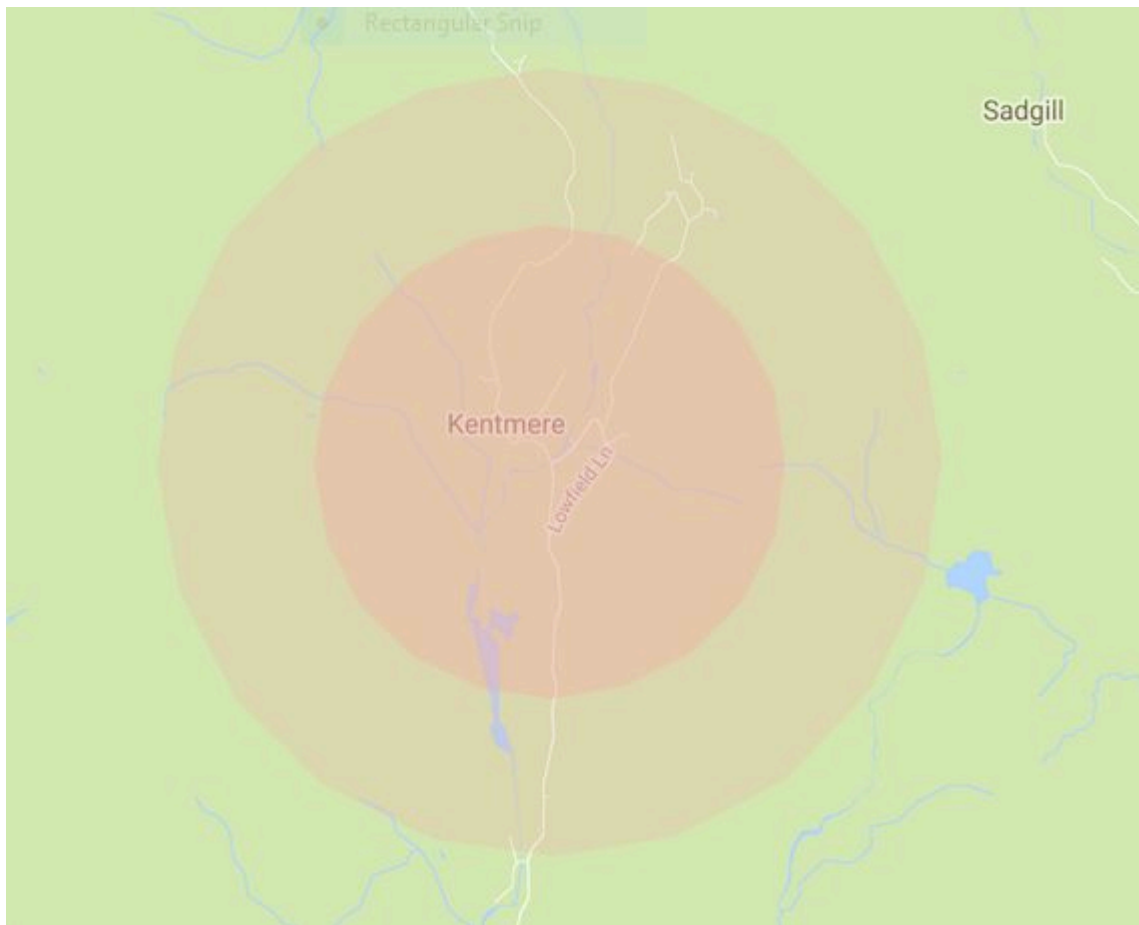

Kentmere Parish Meeting 14 November 2016 - Broadband Developments

By now most residents will know that Kentmere is scheduled to get superfast broadband delivered to two postcode areas – LA8 9JL and LA8 9JP. A map of the area covered is below.

The map is not very clear but this is the best I can get from the deployment maps. I understand that those in the darker pink area should get speeds of around 24mbps. At present I can't say what speeds those in the lighter pink areas will get but they should get some improvement on what they are getting now. The speed will depend on the topology of the network and the distance from the fibre cabinet which will be sited on land adjacent to Pumple Syke.

Connecting Cumbria do not have a time-scale or a detailed map for the deployment so it is still very unclear how long this will take. The only visible progress so far has been a hole dug on the site of the fibre cabinet. And its adjacent pole.